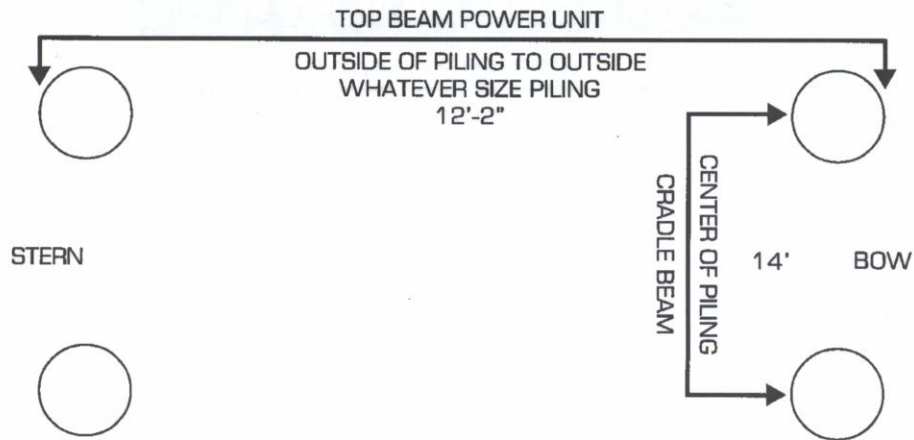

America's Choice for Boat Lifts

[800] 242-0015 • [239] 283-9040 • [239] 283-4033 fax

PILING SETTINGS FOR 16K 4-PILING LIFT

PILING SETTINGS FOR 16K 6-PILING LIFT

CENTER PILING LOCATION: AS CLOSE TO CENTER OF GRAVITY OF BOAT THAT CAN BE DETERMINED FROM INFORMATION SUPPLIED FROM BOAT MANUFACTURER.