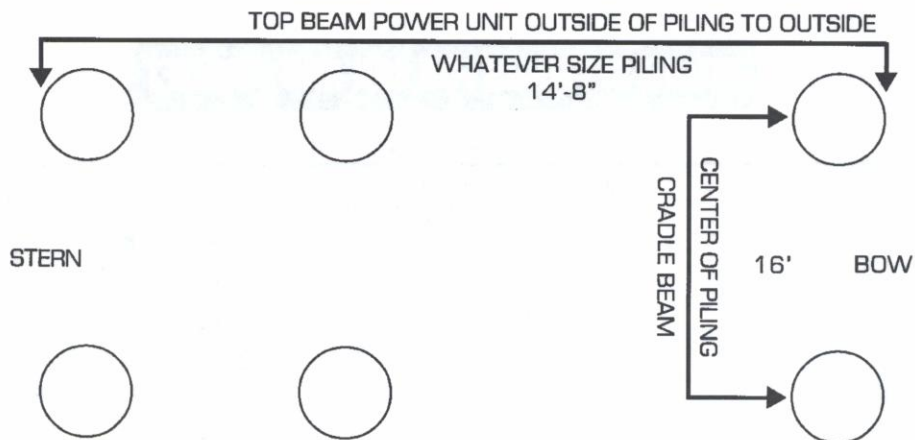

America's Choice for Boat Lifts

[800] 242-0015 • [239] 283-9040 • [239] 283-4033 fax

PILING SETTINGS FOR 16K 4-PILING LIFT

PILING SETTINGS FOR 16K 6-PILING LIFT

CENTER PILING LOCATION: AS CLOSE TO CENTER OF GRAVITY OF BOAT THAT CAN BE DETERMINED FROM INFORMATION SUPPLIED FROM BOAT MANUFACTURER.