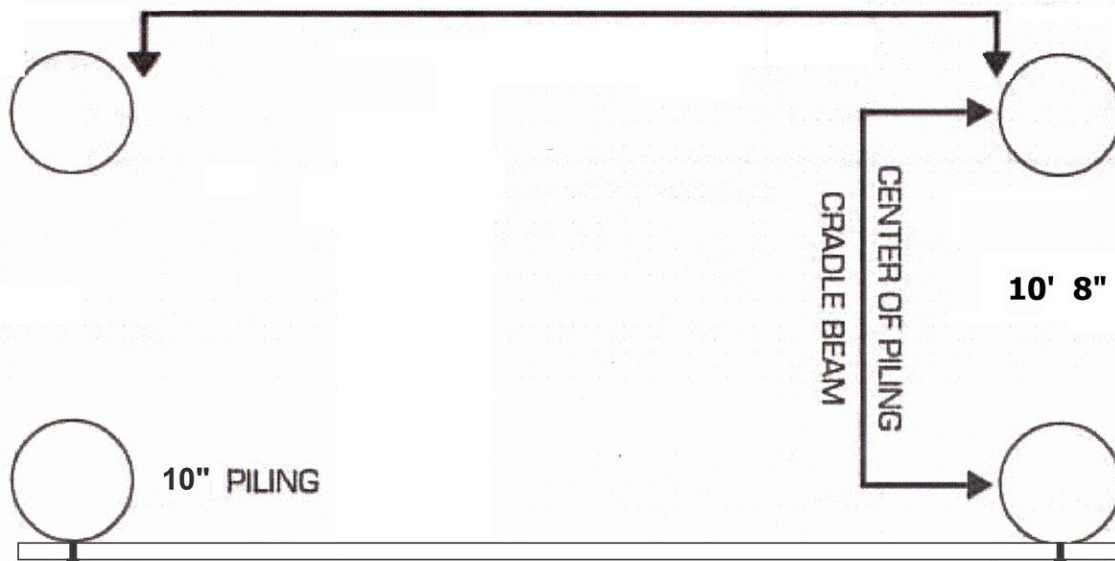

## PILING SETTINGS FOR 8K BEAMLESS

**TOPBEAM: 9' 4" INSIDE-TO-INSIDE OF PILING**

Note: Mount 2" x 12" just above waterline here.

**IMPORTANT:** Vessel weight **MUST** be balanced equally at each of the four lift cables.  
Move vessel forward/aft, and port to starboard as needed to achieve even weight distribution.